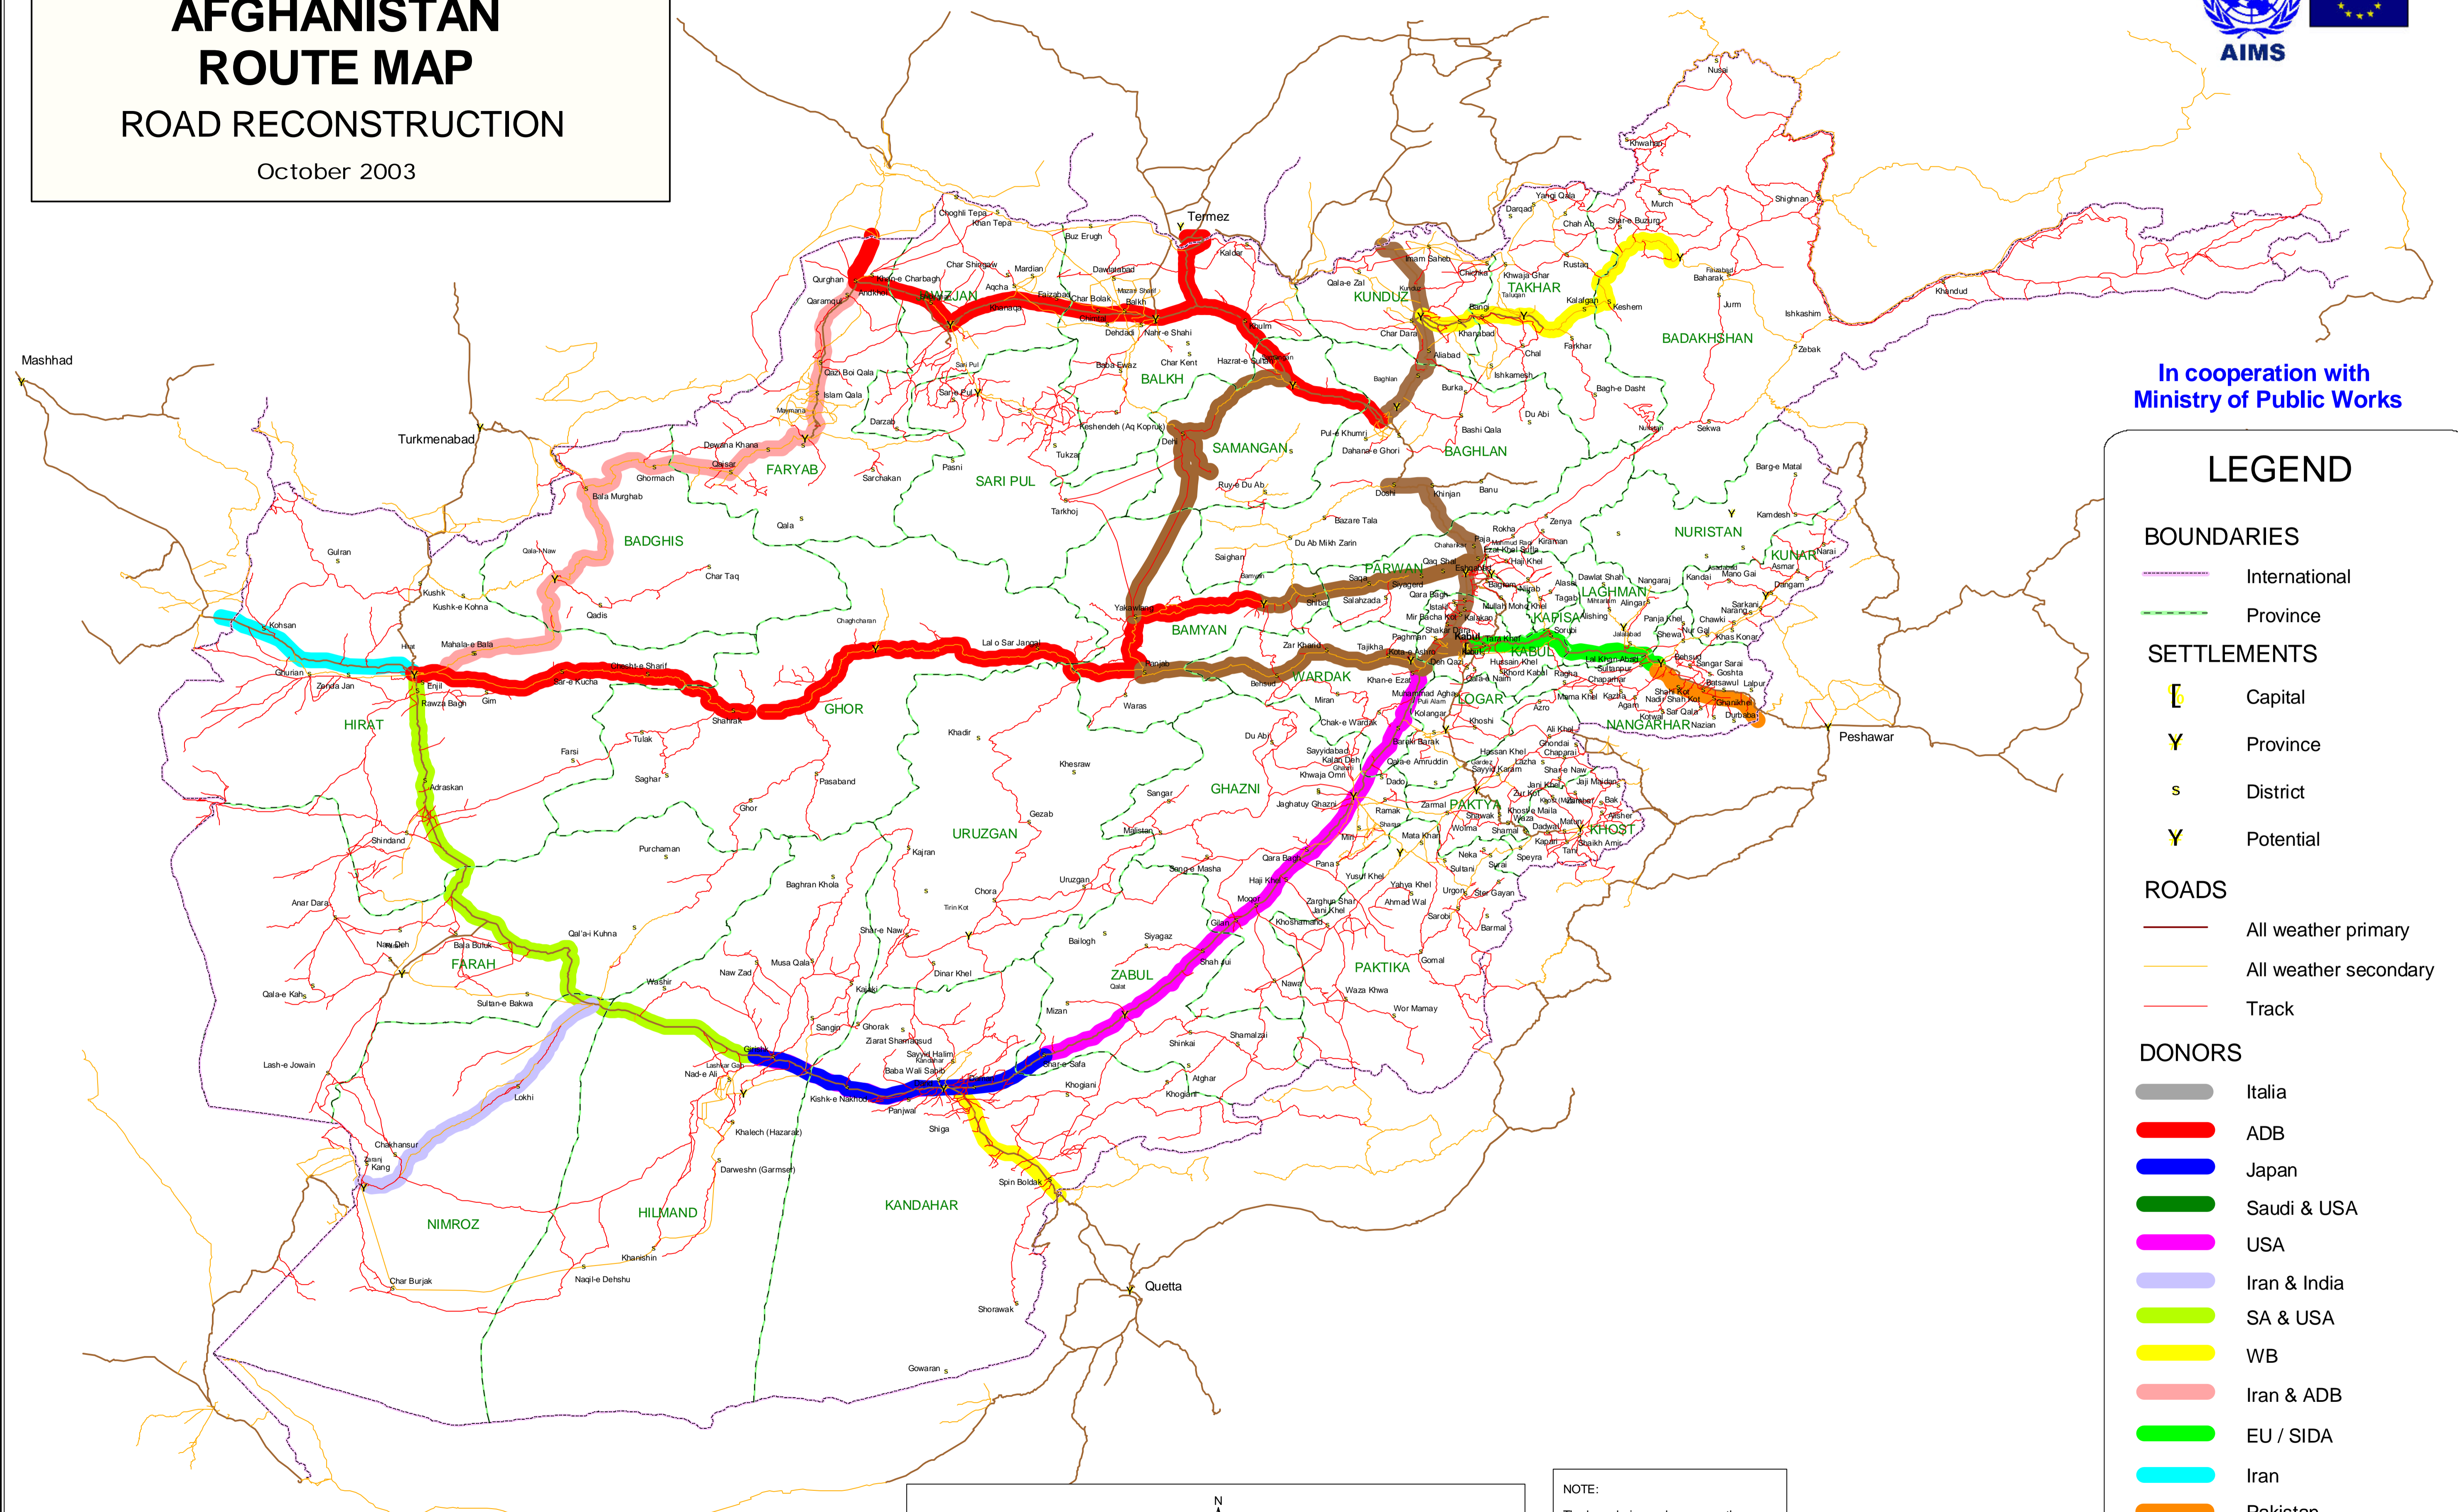

AFGHANISTAN ROUTE MAP ROAD RECONSTRUCTION

October 2003

In cooperation with
Ministry of Public Works

LEGEND

- BOUNDARIES**
 - International
 - Province
- SETTLEMENTS**
 - Capital
 - Province
 - District
 - Potential
- ROADS**
 - All weather primary
 - All weather secondary
 - Track
- DONORS**
 - Italia
 - ADB
 - Japan
 - Saudi & USA
 - USA
 - Iran & India
 - SA & USA
 - WB
 - Iran & ADB
 - EU / SIDA
 - Iran
 - Pakistan
 - ADB, JAPAN & KUWAIT
 - ADB & JAPAN

NOTE:
The boundaries and names on the maps do not imply official endorsement or acceptance by the United Nations.
for further information contact AIMS
e-mail: info@aims.org.pk