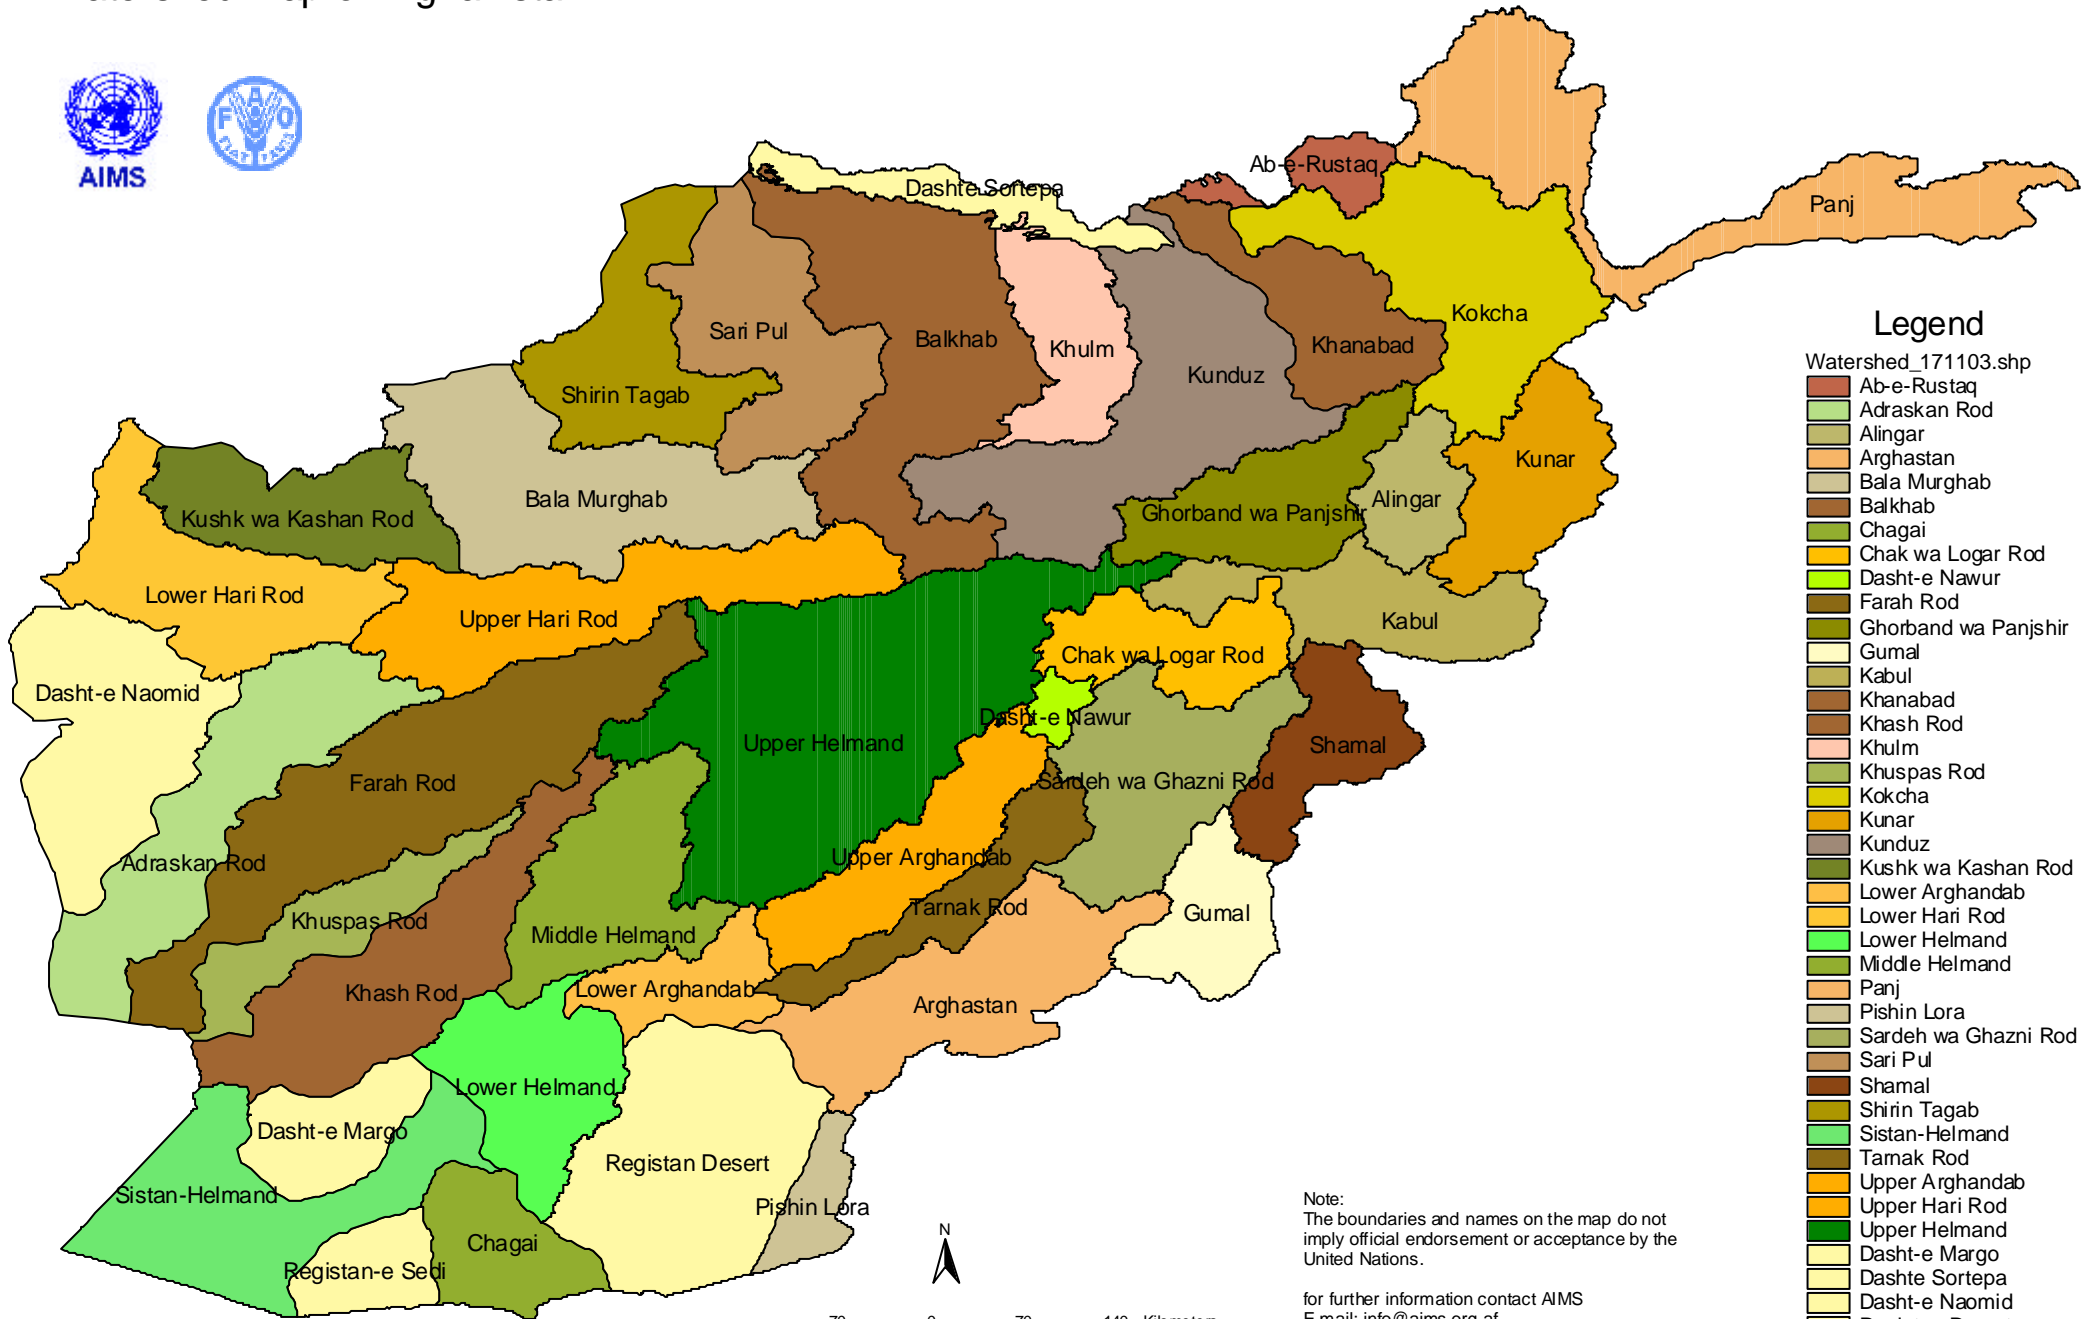

Watershed Map of Afghanistan

Legend

- Watershed_171103.shp
- Ab-e-Rustaq
 - Adraskan Rod
 - Alingar
 - Arghastan
 - Bala Murghab
 - Balkhab
 - Chagai
 - Chak wa Logar Rod
 - Dasht-e Nawur
 - Farah Rod
 - Ghorband wa Panjshir
 - Gumal
 - Kabul
 - Khanabad
 - Khash Rod
 - Khulm
 - Khuspas Rod
 - Kokcha
 - Kunar
 - Kunduz
 - Kushk wa Kashan Rod
 - Lower Arghandab
 - Lower Hari Rod
 - Lower Helmand
 - Middle Helmand
 - Panj
 - Pishin Lora
 - Sardeh wa Ghazni Rod
 - Sari Pul
 - Shamal
 - Shirin Tagab
 - Sistan-Helmand
 - Tarnak Rod
 - Upper Arghandab
 - Upper Hari Rod
 - Upper Helmand
 - Dasht-e Margo
 - Dashte Sortepa
 - Dasht-e Naomid
 - Registan Desert
 - Registan-e Sedi

Note:
The boundaries and names on the map do not imply official endorsement or acceptance by the United Nations.

for further information contact AIMS
E-mail: info@aims.org.af