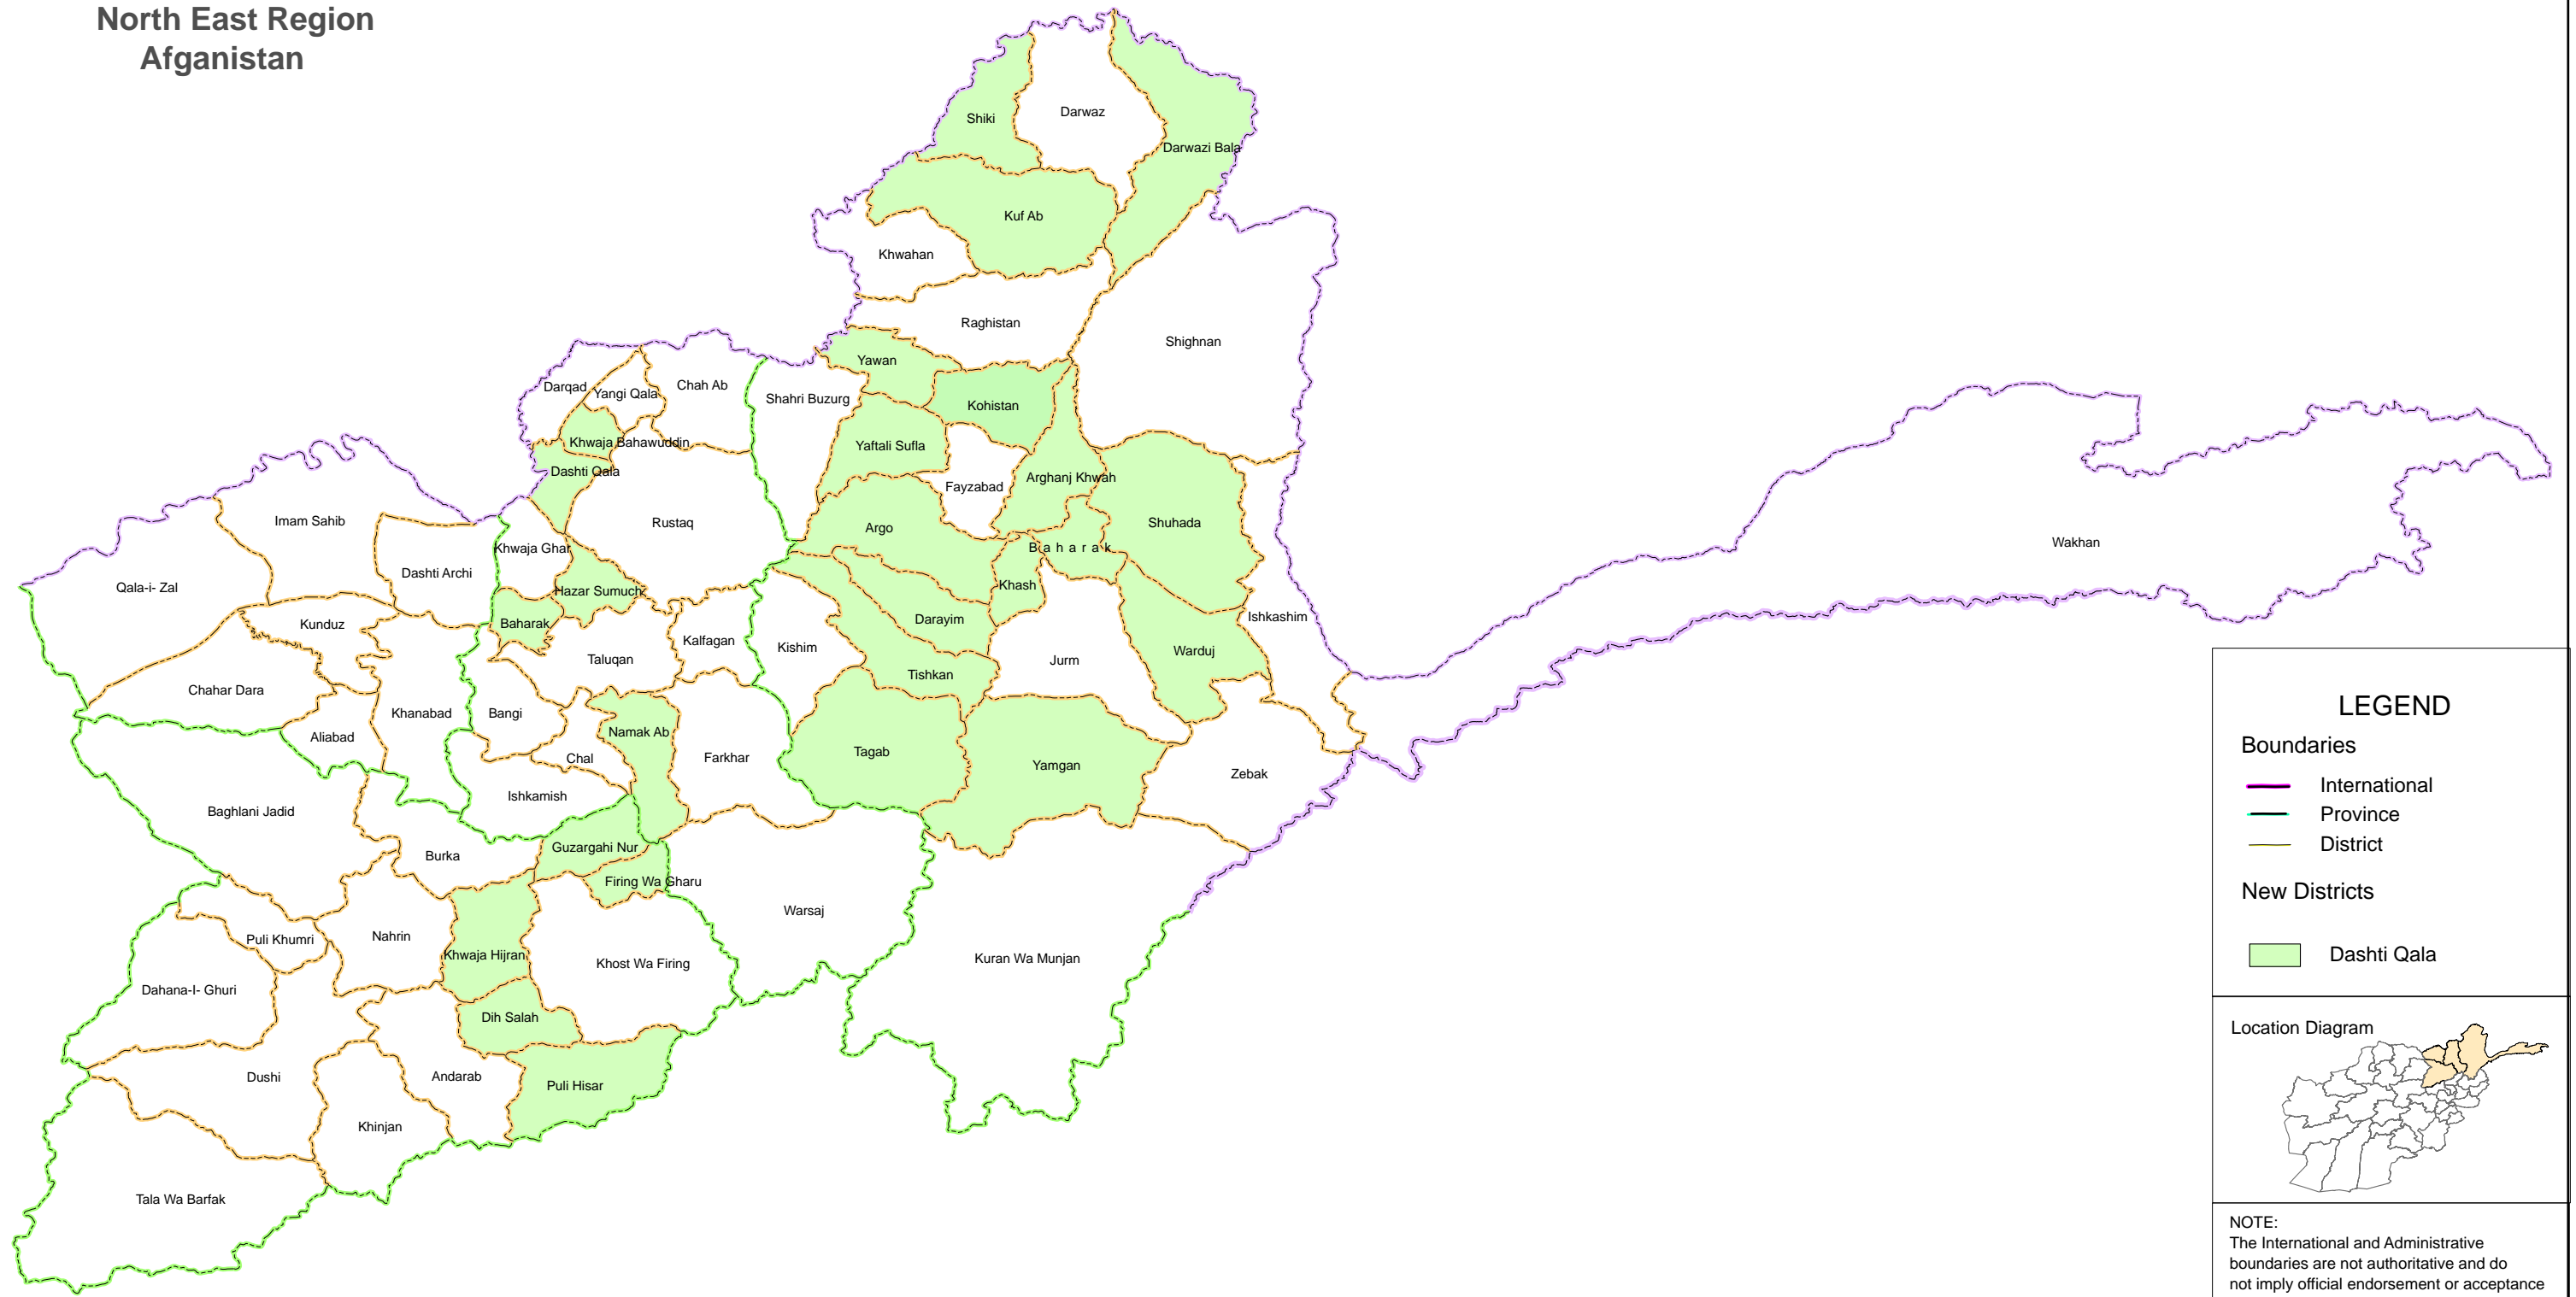

North East Region Afghanistan

LEGEND

- Boundaries**
- International
 - Province
 - District
- New Districts**
- Dashti Qala

Location Diagram

NOTE:
The International and Administrative boundaries are not authoritative and do not imply official endorsement or acceptance by the United Nations.
The boundaries are shown in approximate measurement and this information is to be used only for planning purposes.

Map Projection: Geographic
Geodetic Datum: WGS84
Map Developed by AIMS Regional office Kunduz

For further information contact AIMS at: info@aims.org.af
For E-Copy visit: www.aims.org.af

Print Date: October 2007