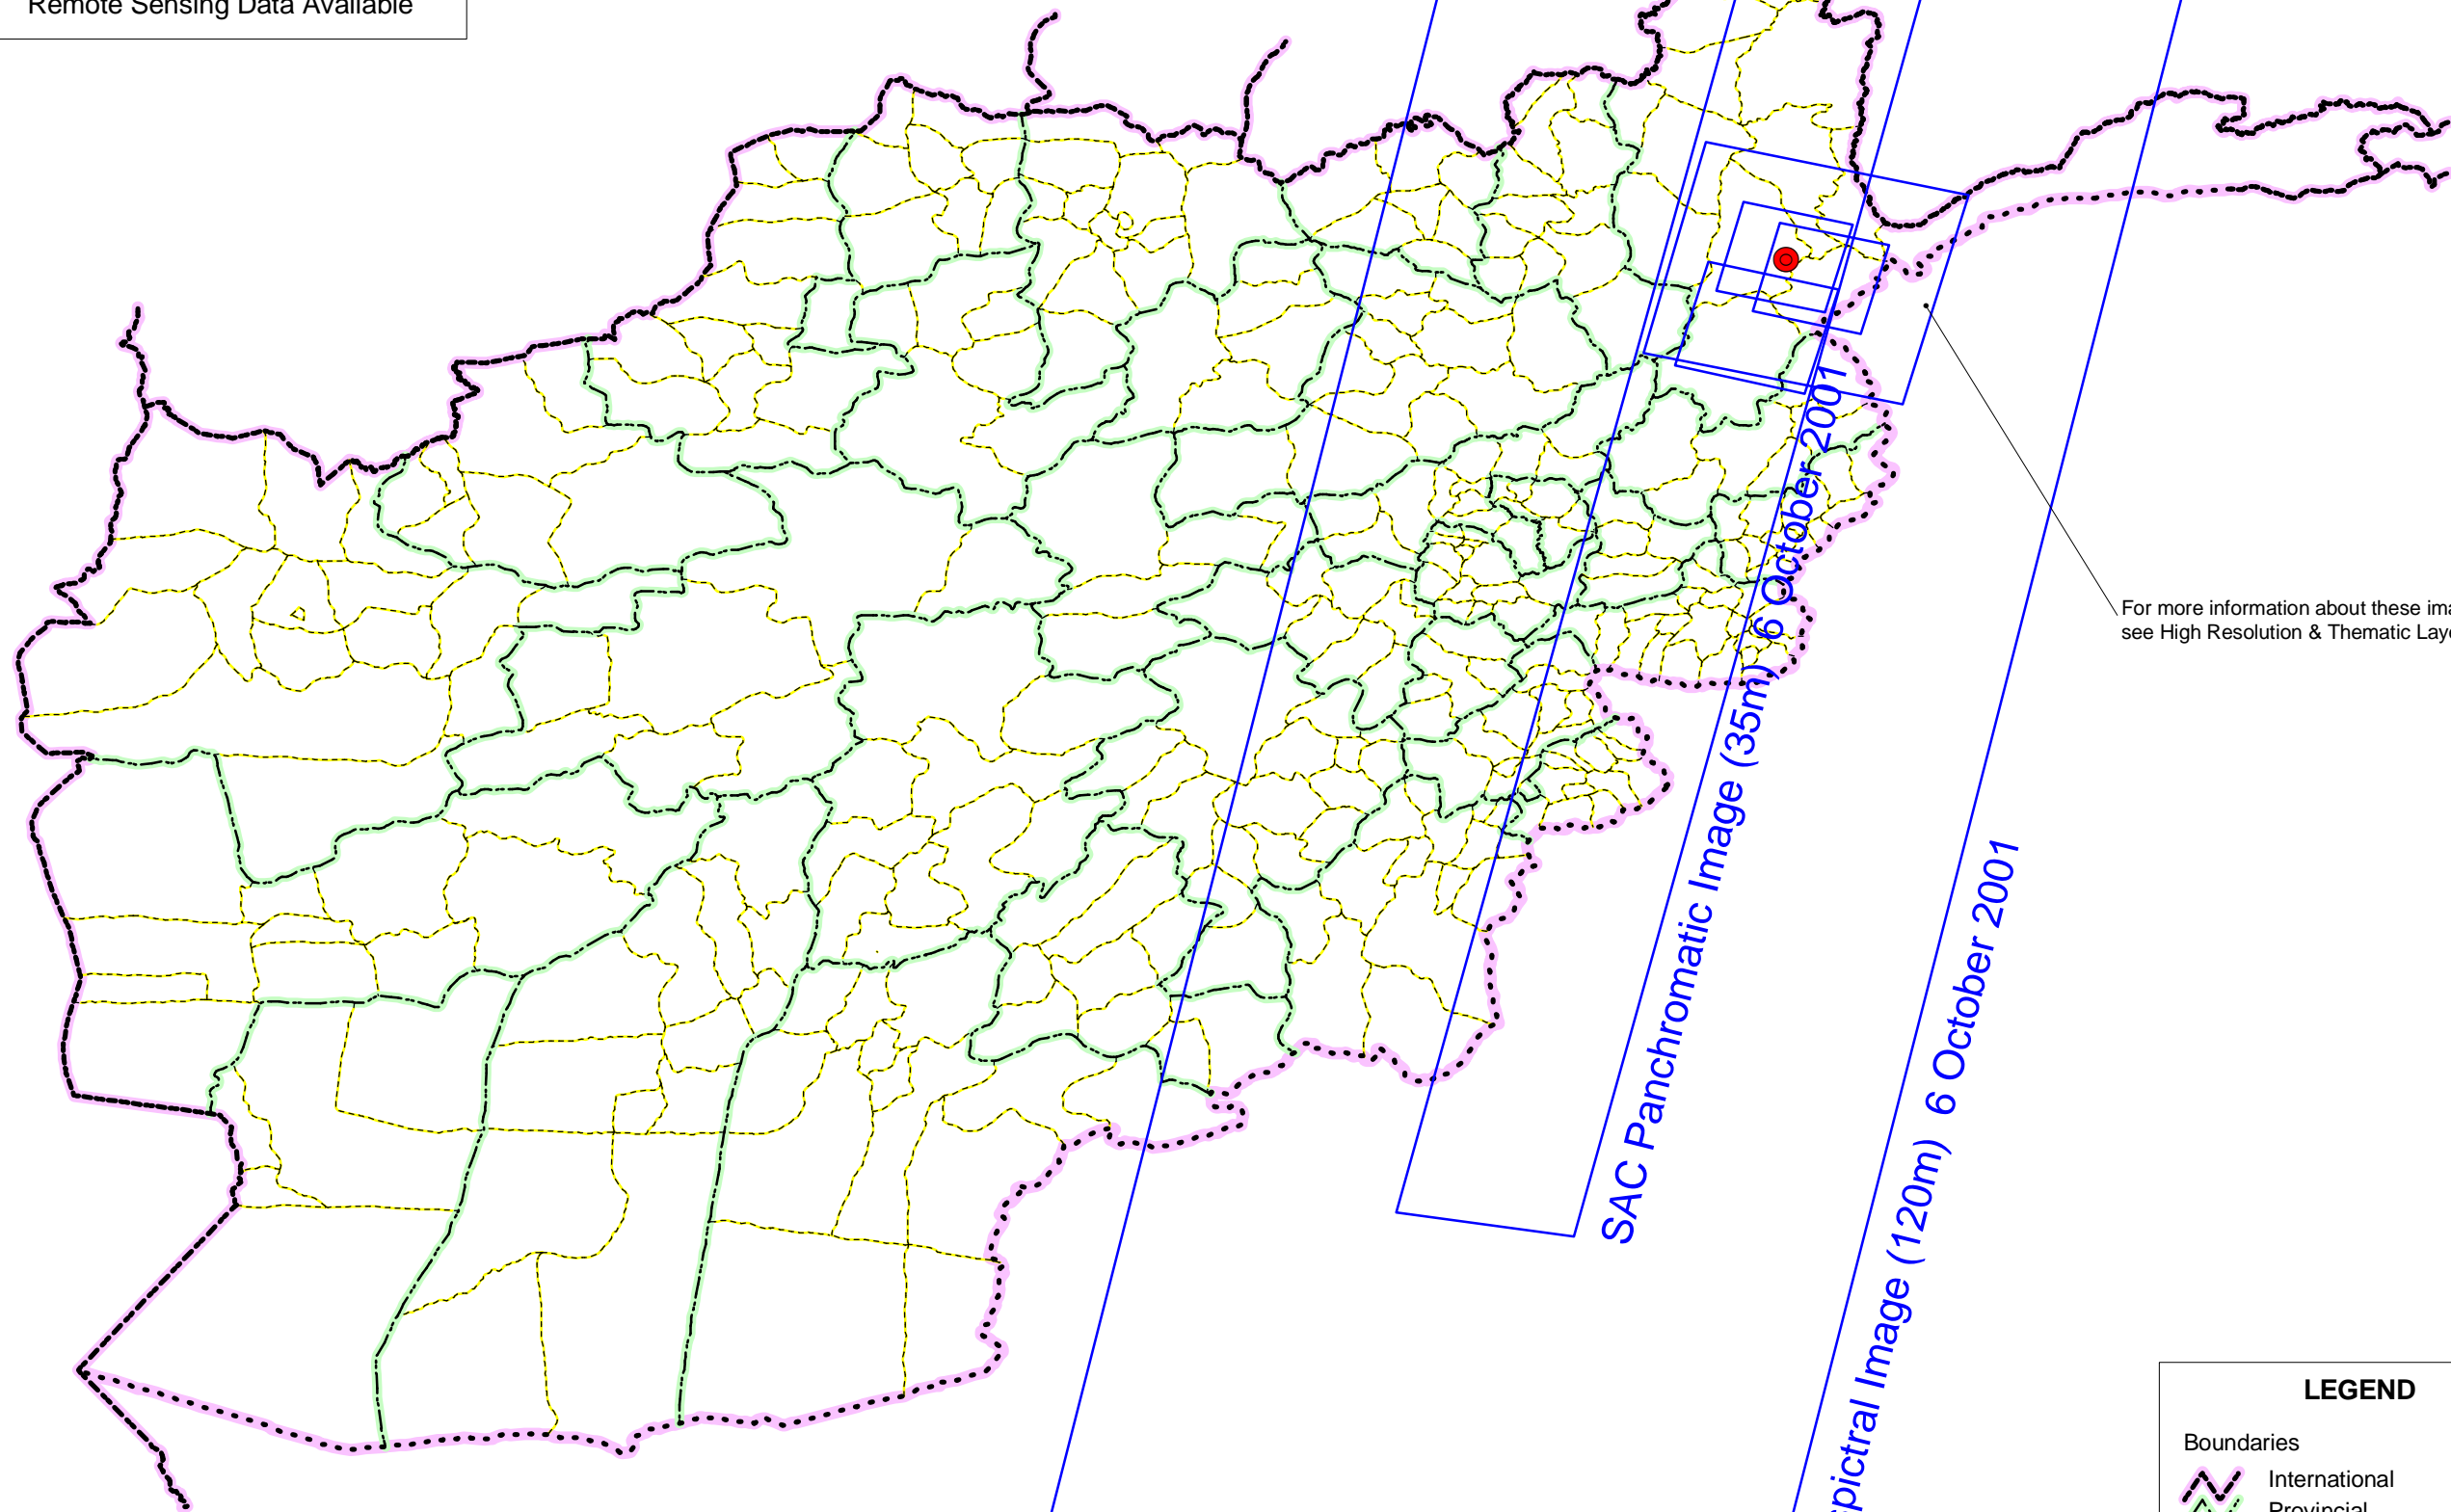

AFGHANISTAN
Earthquake 6th April 2004
Remote Sensing Data Available

For more information about these image frames, see High Resolution & Thematic Layers map.

LEGEND

Boundaries

- International
- Provincial
- District

Image Frames

- Earthquake Central Point